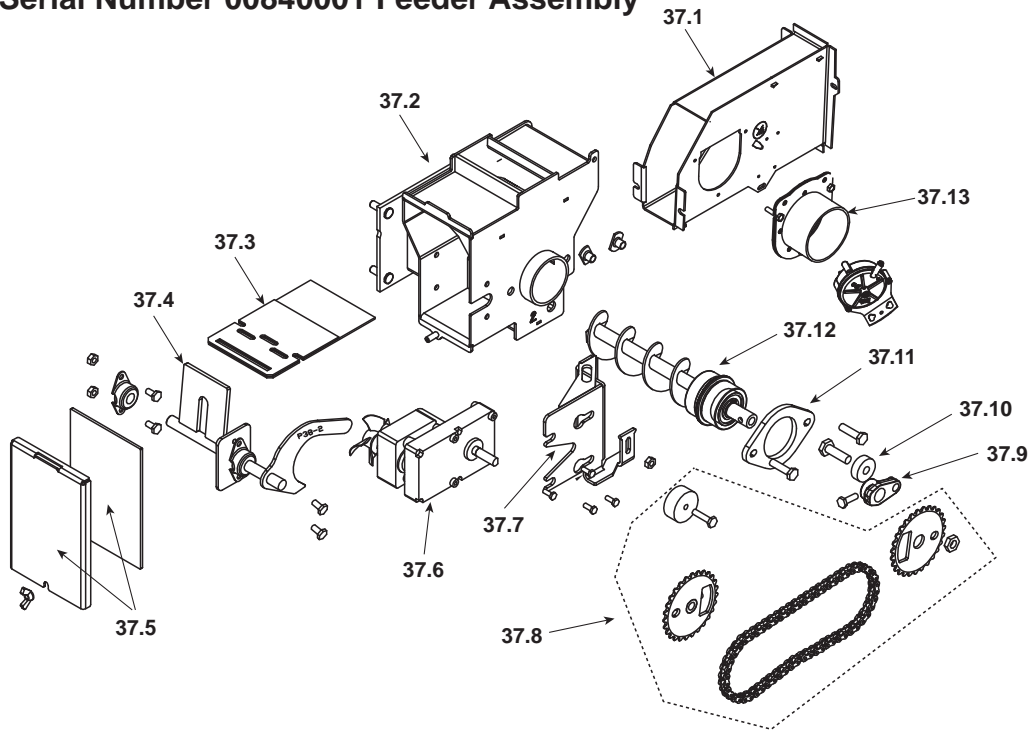

37 Pre Serial Number 00840001 Feeder Assembly

IMPORTANT: THIS IS DATED INFORMATION. When requesting service or replacement parts for your appliance please provide model number and serial number. All parts listed in this manual may be ordered from an authorized dealer.

Stocked at Depot

ITEM	Description	COMMENTS	PART NUMBER	
37	Feeder Assembly	Pre 008400001	1-10-247677A	
37.1	Air Intake Weldment		1-10-247221W	
37.2	Feeder Weldment		1-10-677150	Y
37.3	Slide Plate Assembly		1-10-08037	Y
37.4	Pusher Arm Assembly		1-10-247220	Y
37.5	Feed Cover and Gasket	2 Sets	1-00-677152	Y
37.6	Gear Motor, 4 RPM		3-20-08752	Y
37.7	Bracket, Gear Motor		1-10-677005	Y
37.8	Sprocket and Chain Replacement Kit		1-00-06626	Y
	3/4 Feeder Tensioner		3-31-00075	
37.9	Cast Cam Block		3-00-00153	Y
37.10	Cam Bearing		3-31-3014	Y
37.11	Bearing Flange w/Hardware		1-00-04035	Y
37.12	Auger Assembly		3-50-00465	Y
37.13	Air Intake Damper Assembly		1-10-06466W	
	Feeder Air Crossover Kit		1-00-67900	Y
	Feeder Repair kit		1-00-677150	Y
	Gasket, Feeder, Air Intake	Pkg of 6	3-44-72224-6	Y

Additional service parts on following page.