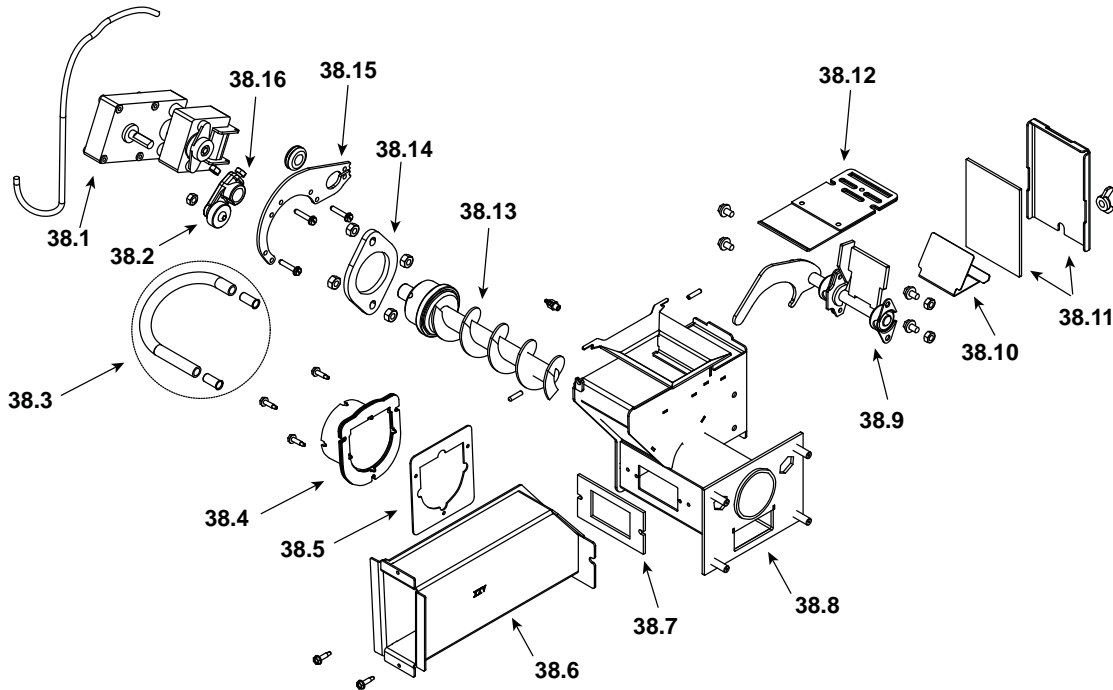

#38 Post Serial Number 008400001 Feeder Assembly

IMPORTANT: THIS IS DATED INFORMATION. When requesting service or replacement parts for your appliance please provide model number and serial number. All parts listed in this manual may be ordered from an authorized dealer.

Stocked at Depot

ITEM	Description	COMMENTS	PART NUMBER	
38	Feeder Assembly	Post 008400001	1-10-247777A	
38.1	Pellet Feeder Gear Motor, 4 RPM		3-20-00677	Y
38.2	UL Feeder Cam Bearing		3-31-3014	Y
38.3	Feeder Air Crossover Kit		1-00-67900	Y
	9MM Silicone Tube	5 Ft	1-00-511427	Y
38.4	Pellet Air Intake Assembly		1-10-06810A	
38.5	Gasket Feeder Air Intake	Pkg of 6	3-44-72224-6	Y
38.6	UL Feeder Air Intake		1-10-247239	
38.7	Gasket Ultra Air Intake	Pkg of 10	3-44-677160-10	Y
38.8	Ultra Feeder Weldment		1-10-724132	Y
38.9	UL Feeder Pusher Arm		1-10-677131W	Y
38.10	Fines Deflector	No longer available	2-00-677138-10	
38.11	Gasket, UL Feeder Cover		1-00-677122	Y
38.12	Slide Plate Assembly		1-10-677121A	Y
38.13	UL Feeder Auger Assembly		3-50-00565	Y
38.14	Bearing Flange w/Hardware		1-00-04035	Y
38.15	UL Feeder Gear Motor Bracket w/Grommet		1-00-247406	Y
38.16	UL Feeder Cam Block		3-00-677154	Y
	Gasket, Hopper Throat		3-44-677185	Y

Additional service parts on following page.