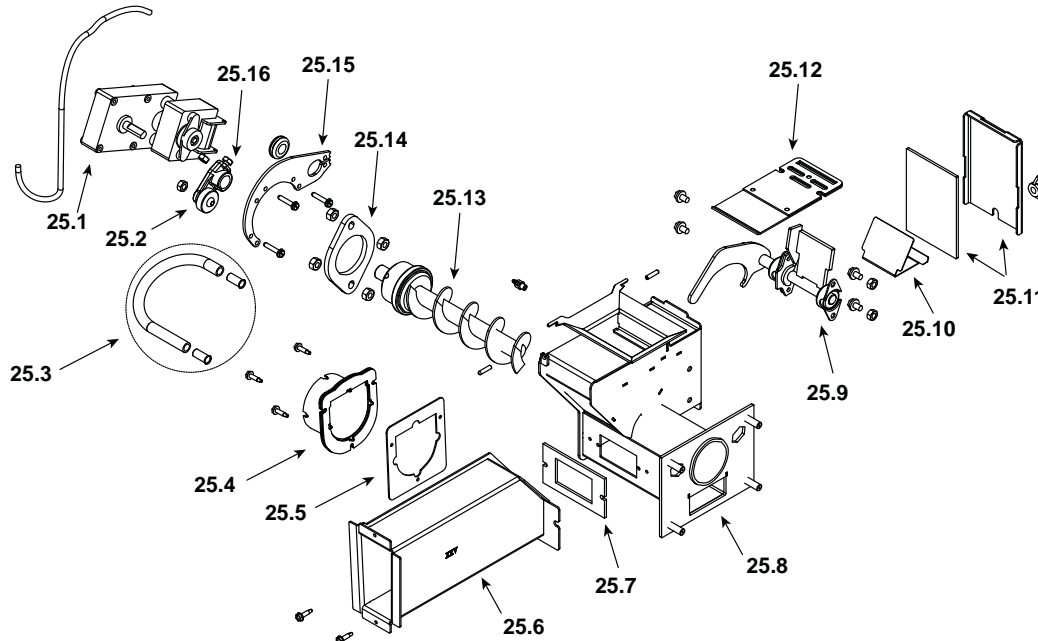

Post Serial Number 008360001 Feeder Assembly

IMPORTANT: THIS IS DATED INFORMATION. When requesting service or replacement parts for your appliance please provide model number and serial number. All parts listed in this manual may be ordered from an authorized dealer.

**Stocked
at Depot**

ITEM	Description	COMMENTS	PART NUMBER	
25	UL Feeder Assembly	Post 008360001	1-10-09875A	
25.1	Pellet Feeder Gear Motor, 4 RPM		3-20-00677	Y
25.2	UL Feeder Cam Bearing		3-31-3014	Y
25.3	Feeder Air Crossover Kit		1-00-67900	Y
	9MM Silicone Tube	5 Ft	1-00-511427	Y
25.4	Pellet Air Intake Assembly		1-10-06810A	
25.5	Gasket Feeder Air Intake	Pkg of 6	3-44-72224-6	Y
25.6	UL Feeder Air Intake		1-10-677183	
25.7	Gasket Ultra Air Intake	Pkg of 10	3-44-677160-10	Y
25.8	Ultra Feeder Weldment		1-10-724132	Y
25.9	UL Feeder Pusher Arm		1-10-677131W	Y
25.10	Fines Deflector	No longer available	2-00-677138-10	
25.11	Gasket, UL Feeder Cover		1-00-677122	Y
25.12	Slide Plate Assembly		1-10-677121A	Y
25.13	UL Feeder Auger Assembly		3-50-00565	Y
25.14	Bearing Flange w/Hardware		1-00-04035	Y
25.15	UL Feeder Gear Motor Bracket w/Grommet		1-00-247406	Y
25.16	UL Feeder Cam Block		3-00-677154	Y
	Gasket, Hopper throat		3-44-677185	Y

Additional service parts on following page.