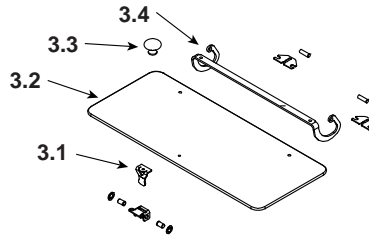

#3 Hopper Lid Assembly

IMPORTANT: THIS IS DATED INFORMATION. When requesting service or replacement parts for your appliance please provide model number and serial number. All parts listed in this manual may be ordered from an authorized dealer.

Stocked at Depot

ITEM	DESCRIPTION	COMMENTS	PART NUMBER	
3	Hopper Lid Assembly			
3.1	Hopper Lid Latch (Male and Female)	2 Sets	1-00-0669697	Y
3.2	Hopper Lid		3-40-06693	Y
3.3	Hopper Knob	Gold	3-43-02000	
		Brushed Nickel	3-43-02000-8	
3.4	Hinge		2-00-06694	
	Screw Post Kit , Connects Hopper Lid to Hinge	Pkg of 20	1-00-129004	Y
4	Hopper Heat Shield Rev - A		2-00-06612B	
5	Top		4-00-08739P	
6	Tile Set	Cream	3-43-03000-1	
		No longer available	3-43-03000-2	
		Black	3-43-03000-3	
		No longer available	3-43-03000-4	
7	Circuit Board Studded w/Label		1-00-05886	Y
	6 Amp Fuse	Pkg of 5	3-20-49447-5	Y
	Control Board Knob/ D-shaft	25 Sets	1-00-015605	Y
8	Side Door - Left		2-00-06610-1P	
9	Flame Guide		3-00-06644	Y
10	Burn Pot		1-10-00675	Y
	Burn Pot Igniter		3-20-677200	Y
	Arrow Burn Pot Scraper	Pkg of 10	2-00-773850-10	
	Ceramic Insert Gasket		3-44-724114	Y
	Clean Out Cover	2 Sets	1-00-06623	Y
	Thumb Screw	Pkg of 10	3-31-782108-10	Y
	Ignitor Cradle, Holder, & Flat Bottom	3 Sets	1-00-06620	Y
11	Grill Weldment	Gold	3-43-06642-4	
		Brushed Stain	3-43-06642-7	
		Brushed Nickel	3-43-06642-8	
12	Frame	Gold	3-43-06613-4	
		Brushed Stain	3-43-06613-7	
		Brushed Nickel	3-43-06613-8	

Additional service parts on following page.