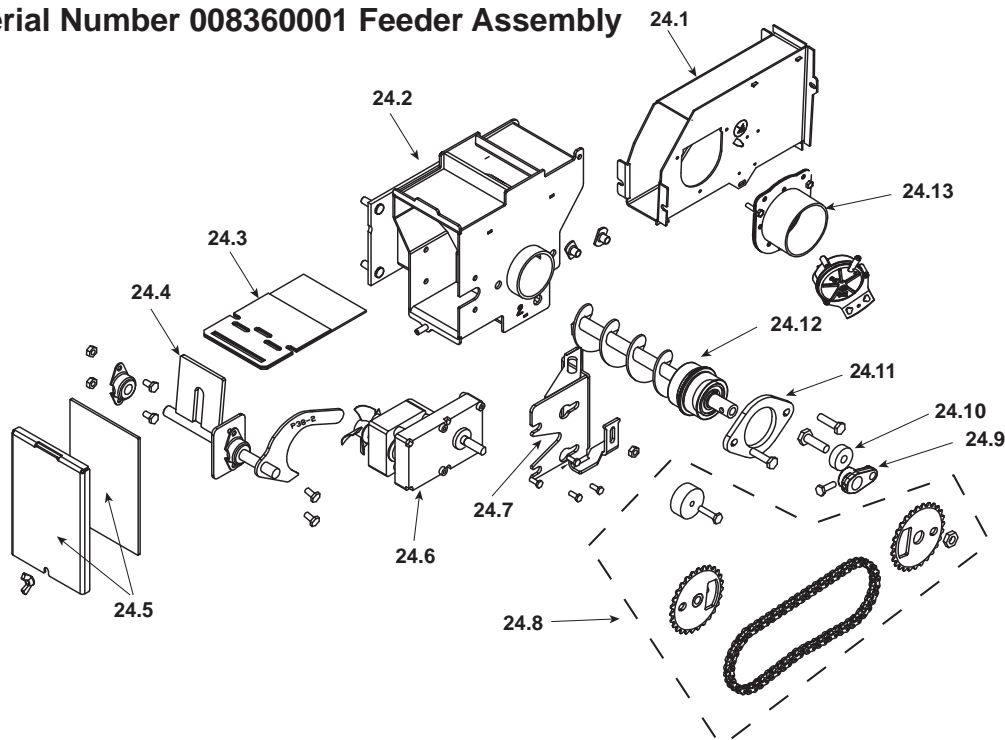

Pre Serial Number 008360001 Feeder Assembly

IMPORTANT: THIS IS DATED INFORMATION. When requesting service or replacement parts for your appliance please provide model number and serial number. All parts listed in this manual may be ordered from an authorized dealer.

Stocked at Depot

ITEM	DESCRIPTION	COMMENTS	PART NUMBER	
24	UL Feeder Assembly	Pre 008360001	1-10-09775A	
24.1	Air Intake Weldment		1-10-06593W	
24.2	Feeder Weldment		1-10-677150	Y
24.3	Slide Plate Assembly		1-10-08037	Y
24.4	Pusher Arm Assembly		1-10-01530	Y
24.5	Feed Cover and Gasket	2 Sets	1-00-677152	Y
24.6	Gear Motor, 4 RPM		3-20-08752	Y
24.7	Bracket, Gear Motor		1-10-677005	Y
24.8	Sprocket Replacement Kit		1-00-06626	Y
	3/4 Feeder Tensioner		3-31-00075	
24.9	Cast Cam Block		3-00-00153	Y
24.10	Cam Bearing		3-31-3014	Y
24.11	Bearing Flange w/Hardware		1-00-04035	Y
24.12	Auger Assembly		3-50-00465	Y
24.13	Air Intake Damper Assembly		1-10-06466W	
	Gasket, Feeder, Air Intake	Pkg of 6	3-44-72224-6	Y
	Feeder Air Crossover Kit		1-00-67900	Y
	Feeder Repair Kit		1-00-677150	Y

Additional service parts on following page.