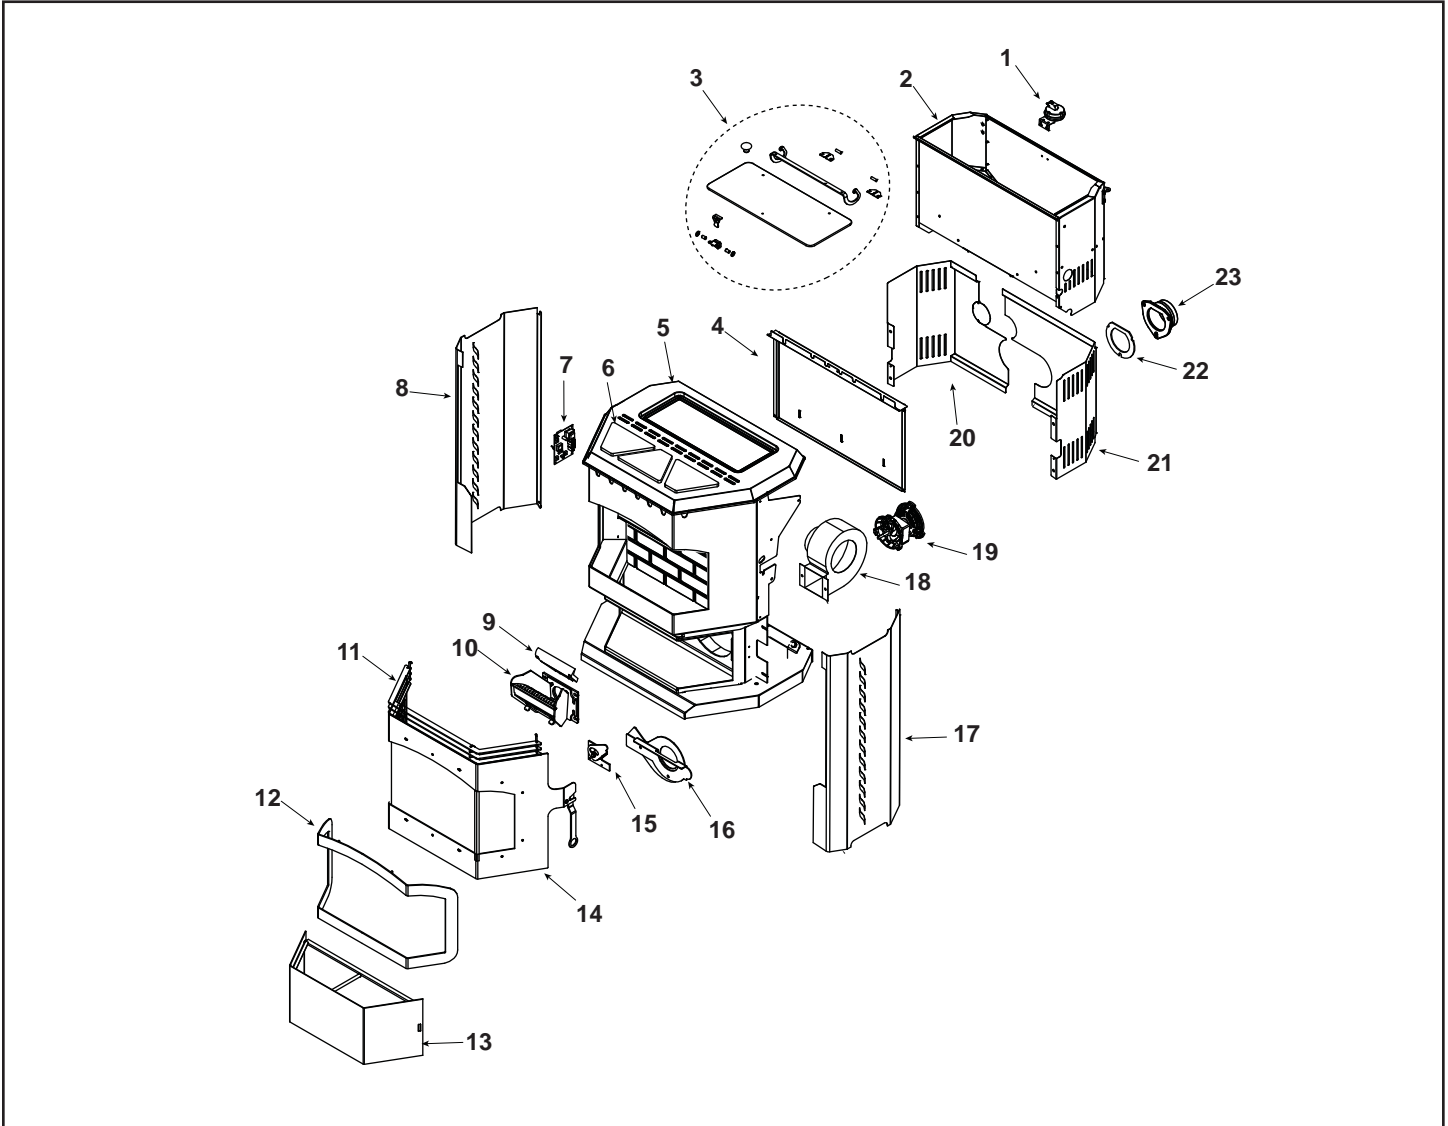

Pellet Stove
1-70-08730-1 (Black)

Beginning Manufacturing Date: N/A
Ending Manufacturing Date: Active

Retired Units

1-70-08730-2 (Charcoal) (Ending Manufacturing Date: June 2009)
1-70-08730-3 (Goldenfire) (Ending Manufacturing Date: June 2009)
1-70-08730-4 (Metallic Blue) (Ending Manufacturing Date Jan 2010)

1-70-08730-5 (Honey Glo) (Ending Manufacturing Date: June 2009)
1-70-08730-10 (Mojave Red) (Ending Manufacturing Date Jan 2010)
1-70-08730-12 (Forest Green) (Ending Manufacturing Date Jan 2010)

IMPORTANT: THIS IS DATED INFORMATION. When requesting service or replacement parts for your appliance please provide model number and serial number. All parts listed in this manual may be ordered from an authorized dealer.

Stocked at Depot

ITEM	DESCRIPTION	COMMENTS	PART NUMBER	
1	Differential Switch		3-20-6866	Y
2	UL Hopper Assembly	Pre 008360001	1-10-09731S	Y
		008360001 Thru 008362435/ Must also order Retrofit Switch kit**	1-10-09876A	Y
			1-00-232108**	Y
		Post 008362435	1-10-09876A	Y
	Gasket, Hopper Top		1-00-375501	Y
	Switch, Hopper, 48"	Post 008362469	3-20-232108	Y

Additional service parts on following page.