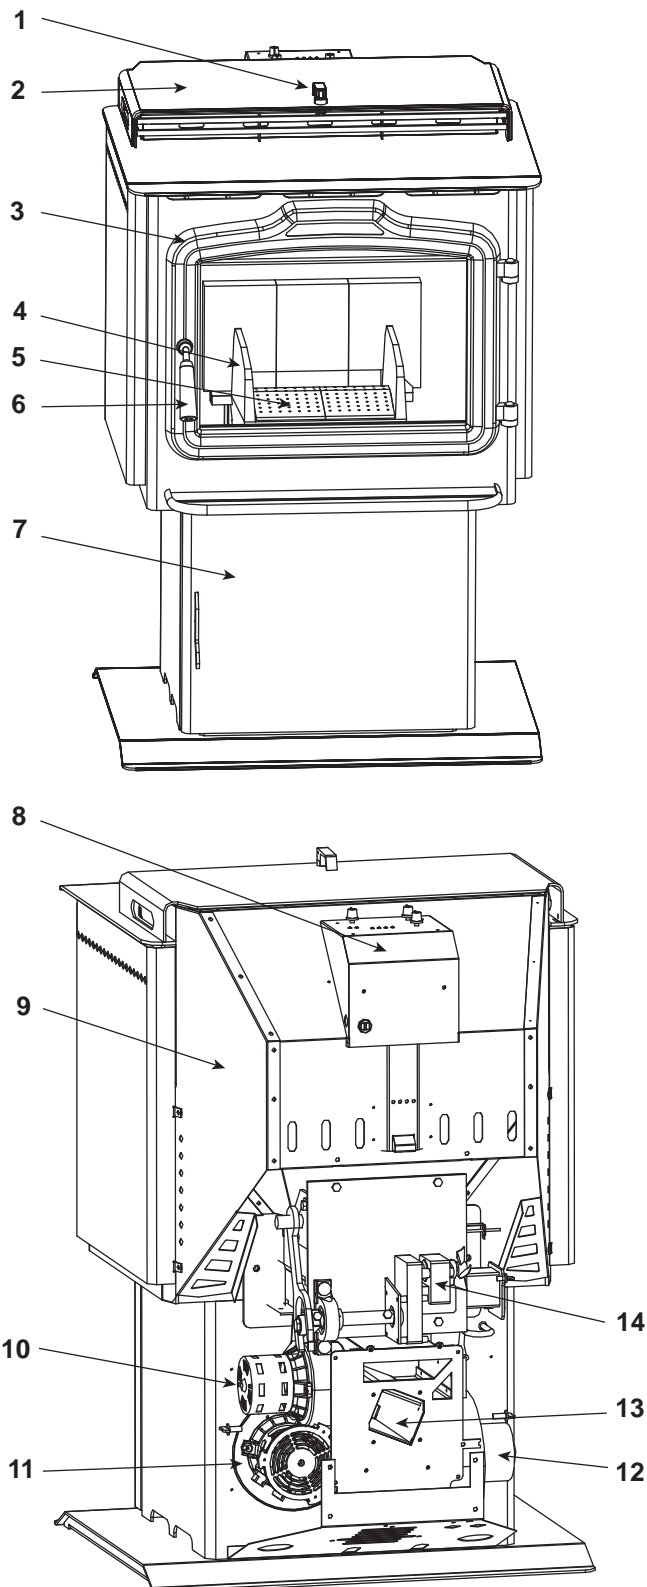

Direct Vent Coal Stoker

Beginning Manufacturing Date: N/A
Ending Manufacturing Date: Active

Active--1-90-08600-1 (Black w/Door)

Ending manufacturing date June 2011--1-70-08600-1 (Black)

Part number list on following page.

**Stocked
at Depot**

ITEM	DESCRIPTION	COMMENTS	PART NUMBER	
1	Hopper Lid Swell Latch		3-31-191410	Y
2	Hopper Lid Assembly		1-10-08212A	
	Lid Catch W/Hardware		1-00-06308	
3	Door Kit Assembly	Classic Black	1-00-08600-1	Y
	Door Kit Assembly (Gold)	No longer available	1-00-08600-4	
	Glass, Rect 12-7/16" X 17-5/8"		3-40-08214	Y
4	Grate Holder Assembly		1-10-01000	Y
5	Grate Inserts	Qty. 2 Req.	4-00-08307D	
6	Wooden Handle with screws		1-00-00122	Y
7	Ash Door Assembly		1-10-08205A	
	Ash door Latch Hardware		1-00-38223	Y
8	Control Box Assembly - W/Board & Pressure Switch			
	Control Box		1-10-06486	
	Circuit Board (Requires D-Shaft Knobs)		1-00-05889	Y
	Pressure Switch		1-00-163	Y
9	Hopper Assembly		1-10-08207A	
10	Combustion Blower - W/Flange		1-10-70219720	Y
11	Draft Motor		3-21-08639	Y
12	Distribution Blower		3-21-22647	Y
13	Thermister Probe	Pre 008065076	3-20-11744	Y
		Post 008065076	3-20-00844	Y
14	Feed Motor - 4 rpm		3-20-60906	Y
	1/4"-20 x 2 1/2" Phillips Round Head Zinc Pltd Machine Screw	Pkg of 25	3-30-6007-25	Y
	Ash Lip Trim		3-43-4722386	
	Ash Pan		1-10-08177	Y
	Ash Shield		2-00-06423B	Y
	Brass Elbow		3-40-00121	
	Brick Set		1-00-00382	Y
	Combustion Blower Inlet Cover		1-10-08552W	
	Combustion Blower Seal		3-44-06417	Y
	Combustion Inlet Cover Retainer Assembly		1-10-08553S	Y
	Door (frame only) (Gold)	No longer available	1-10-05165	
	Door (frame only)	Cast	4-00-05165	
	Double Paddle Fan Blade 4-3/4" (old tilt out draft motor)		3-20-502222	Y
	Double Paddle Fan Blade 5" (new style draft motor)		3-20-502221	Y
	Feeder Assembly		1-10-08197A	
	Feeder Cam Block Assembly		1-10-00102A	Y
	Filter, In line for DVC		3-40-35125	