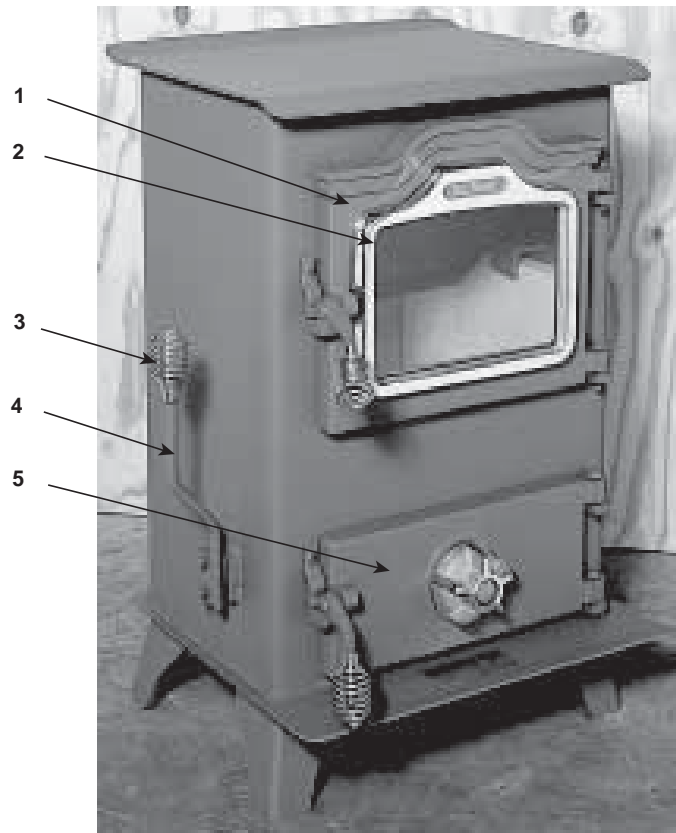

Magnafire Freestanding Coal Stove
1-90-03224-1 (Black w/Door)

Beginning Manufacturing Date: N/A
Ending Manufacturing Date: Active

Retired Units

1-70-03224-1 (Black), Ending Manufacturing Date: June 2011
1-70-03224-2 (Charcoal) Ending Manufacturing Date: June 2011
1-70-03224-3 (Goldenfire) Ending Manufacturing Date: June 2011

1-70-03224-4 (Metallic Blue) Ending Manufacturing Date: Jan 2010
1-70-03224-10 (Mojave Red) Ending Manufacturing Date: Jan 2010,
1-70-03224-12 (Forest Green) Ending Manufacturing Date: Jan 2010

IMPORTANT: THIS IS DATED INFORMATION. When requesting service or replacement parts for your appliance please provide model number and serial number. All parts listed in this manual may be ordered from an authorized dealer.

Stocked at Depot

ITEM	DESCRIPTION	COMMENTS	PART NUMBER	
1	Load Door - Roped		1-10-08145A	
	Door Kit Assembly	Black classic	1-00-00139-1	Y
	Door Kit Assembly (Gold)	No longer available	1-00-00139-4	
2	Glass Frame	Cast	4-00-00038-1	
	Glass Frame (Gold)	No longer available	3-00-00038-4	
	Rect Glass 7-1/4" X 10-1/2"		3-40-7251050	Y
3	Spring Handle 1/2"	Pkg of 3	3-40-00086-3-3	
4	Short Shaker Handle Weldment		1-10-01001	Y
5	Ash Door - Roped		1-10-08143A	
	Draft Control	Cast	4-00-00109-1	
	Draft Control (Gold)	No longer available	3-00-00109-4	

Additional service parts on following page