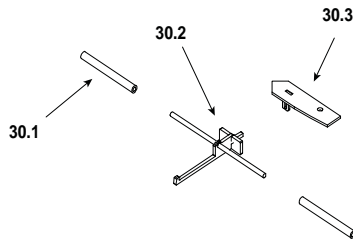

IMPORTANT: THIS IS DATED INFORMATION. When requesting service or replacement parts for your appliance please provide model number and serial number. All parts listed in this manual may be ordered from an authorized dealer.

**Stocked
at Depot**

ITEM	DESCRIPTION	COMMENTS	PART NUMBER	
28	Right Side Panel		4-00-249102D	
29	Damper Frame Assembly w/Gasket		1-10-249106	Y
	Gasket	30 Ft	1-00-00888	Y
	Damper w/Adjuster		1-10-249107	
	Damper Linkage		1-10-249146	Y
	Adjuster w/Hardware	Pre 00726440	1-00-249142	Y
		Post 008426440	1-00-250153	

#30 Air Slide assembly

	Air Slide Assembly			
30.1	Air Adjuster Pipe	Qty 2 req	2-00-249158S	
30.2	Air Adjuster Weldment		1-10-249130S	
30.3	AirSlide Weldment		1-10-249131W