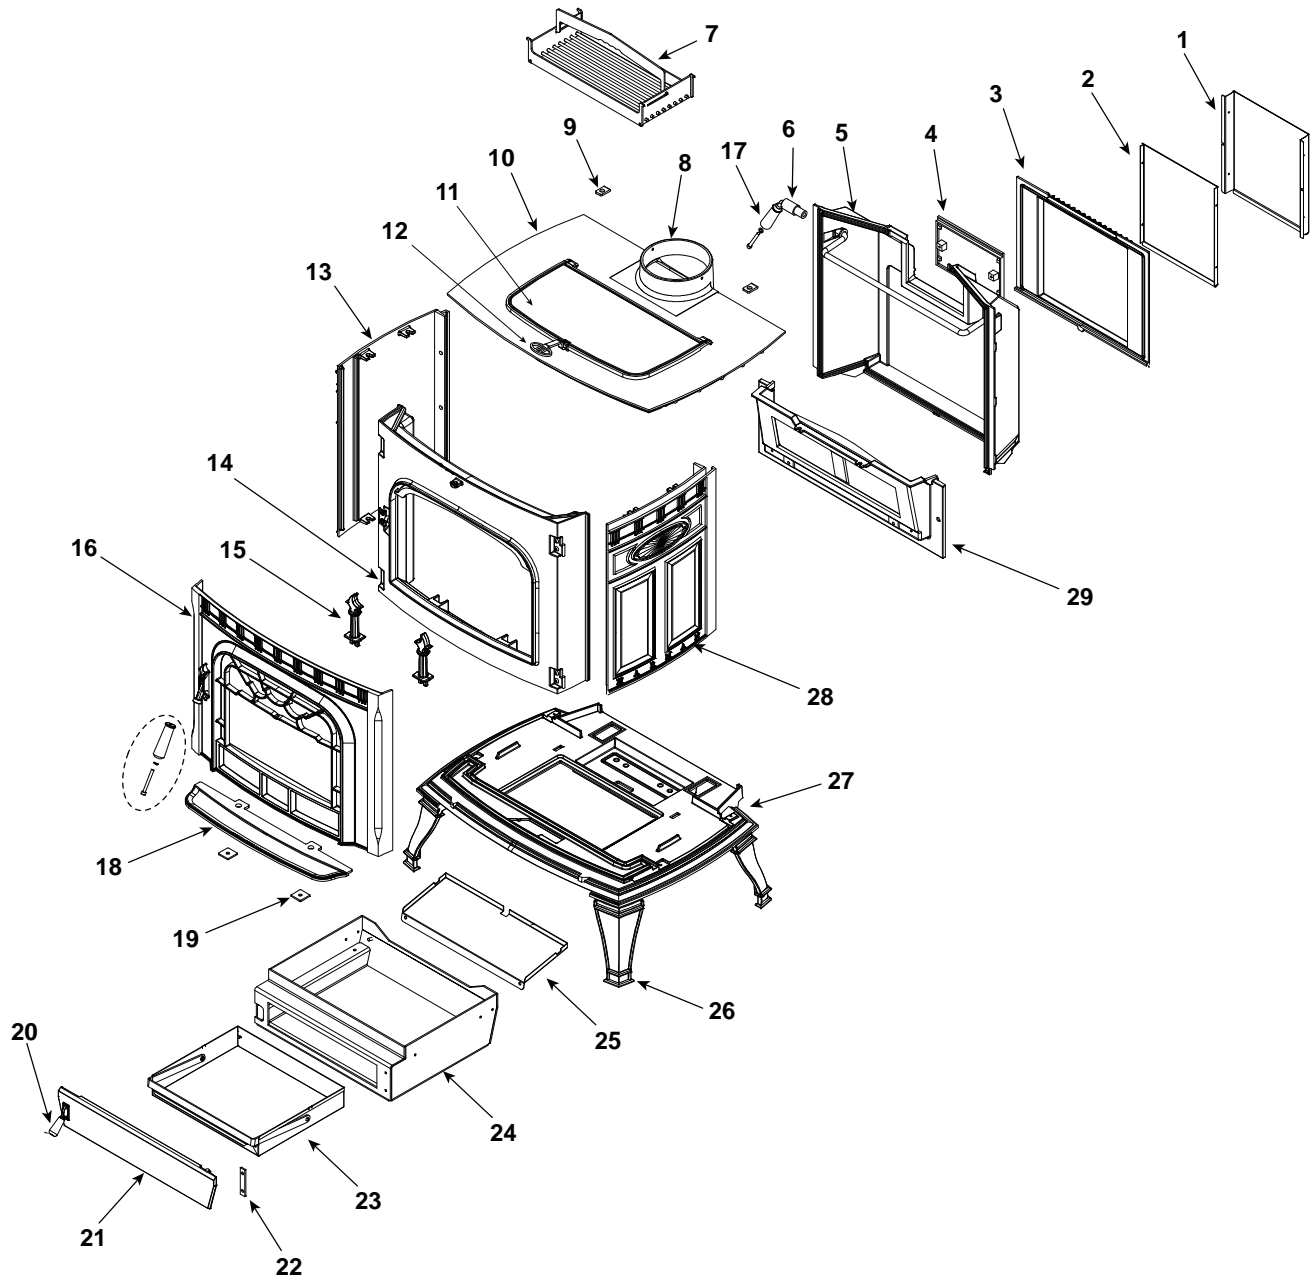

1-90-02490-5 (Honey Glo) (Ending Manufacturing Date: June 2009)
 1-90-02490-10 (Mojave Red) (Ending Manufacturing Date: Jan 2010)
 1-90-02490-12 (Forest Green) (Ending Manufacturing Date: Jan 2010)

Part number list on following page.

**Stocked
at Depot**

ITEM	DESCRIPTION	COMMENTS	PART NUMBER	
28	Right Side Panel		4-00-249102D	
29	Damper Frame Assembly w/Gasket		1-10-249106	Y
	Gasket	30 Ft	1-00-00888	Y
	Damper w/Adjuster		1-10-249107	
	Damper Linkage		1-10-249146	Y
	Adjuster w/Hardware	Pre 00726440	1-00-249142	Y
		Post 008426440	1-00-250153	