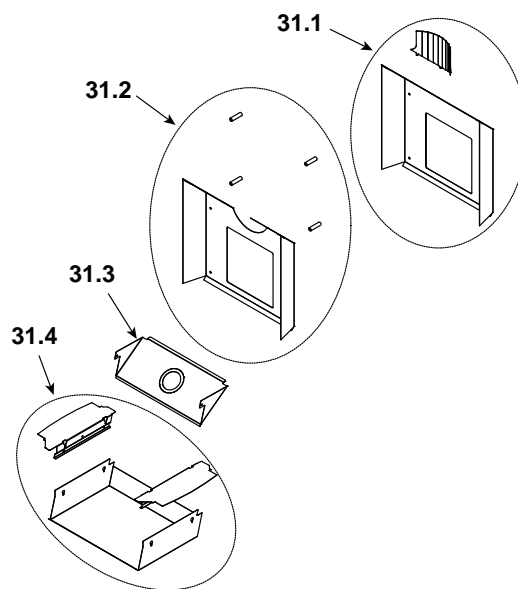

#31 Flue Shield Assembly

31.1	Back Heat Shield Kit -Top Vent		1-00-02492	
31.2	Back Heat Shield Kit - Rear Vent		1-00-02493	
31.3	Outside Air Option		1-00-02494	
31.4	Bottom Heat Shield Kit		1-00-02491	

Additional service part numbers appear on following page.