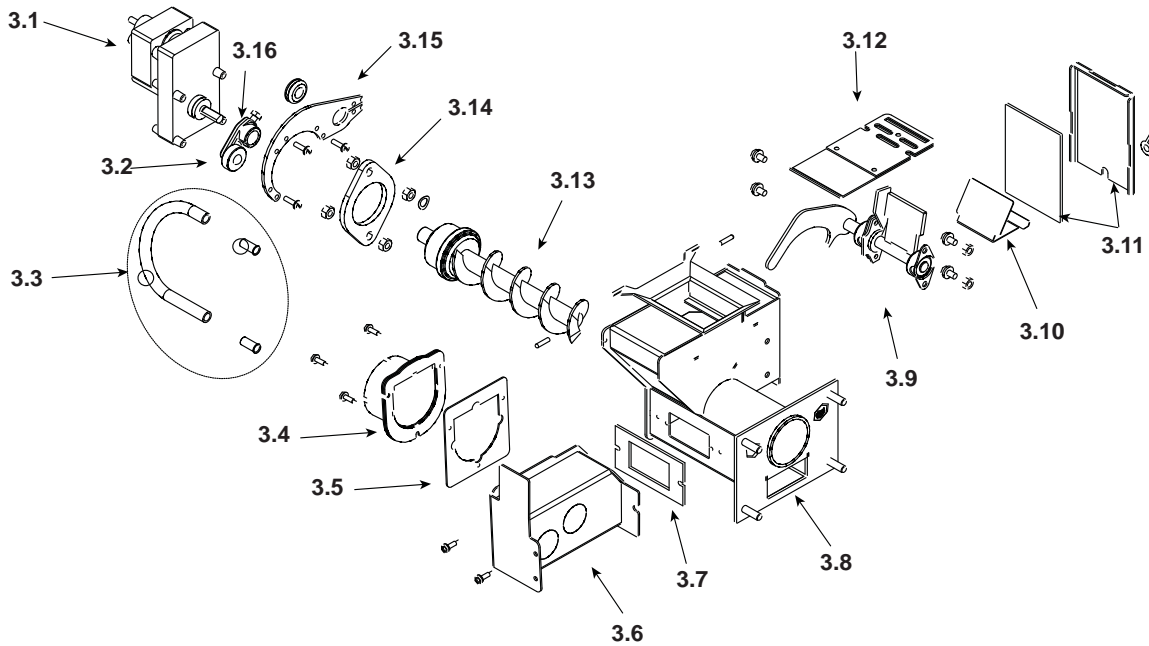

#3 Post Serial Number 008280309 Feeder Assembly

IMPORTANT: THIS IS DATED INFORMATION. When requesting service or replacement parts for your appliance please provide model number and serial number. All parts listed in this manual may be ordered from an authorized dealer.

Stocked
at Depot

ITEM	Description	COMMENTS	PART NUMBER	
3	Feeder Assembly	Post 008280309	1-10-07906A	
3.1	Pellet Feeder Gear Motor, 6RPM		3-20-09302	Y
3.2	UL Feeder Cam		3-31-3014	Y
3.3	Feeder Air Crossover Kit		1-00-67900	Y
	9MM Silicone Tube	5 Ft	1-00-511427	Y
3.4	Pellet Air Intake Assembly		1-10-06810A	
3.5	Gasket Feeder Air Intake	Pkg of 6	3-44-72224-6	Y
3.6	UL Feeder Air Intake		1-10-72222	
3.7	Gasket Ultra Air Intake	Pkg of 10	3-44-677160-10	Y
3.8	Ultra Feeder Weldment		1-10-724132	Y
3.9	UL Feeder Pusher Arm		1-10-677187W	Y
3.10	Fines Deflector	No longer available	2-00-677138-10	
3.11	Gasket, UL Feeder Cover		1-00-677122	Y
3.12	Slide Plate Assembly		1-10-677121A	Y
3.13	UL Feeder Auger Assembly		3-50-00565	Y
3.14	Bearing Flange w/Hardware		1-00-04035	Y
3.15	UL Feeder Gear Motor Bracket w/Grommet		1-00-247406	Y
3.16	UL Feeder Cam Block		3-00-677154	Y
	Gasket, Hopper Throat		3-44-677185	Y

Additional service parts on following page.