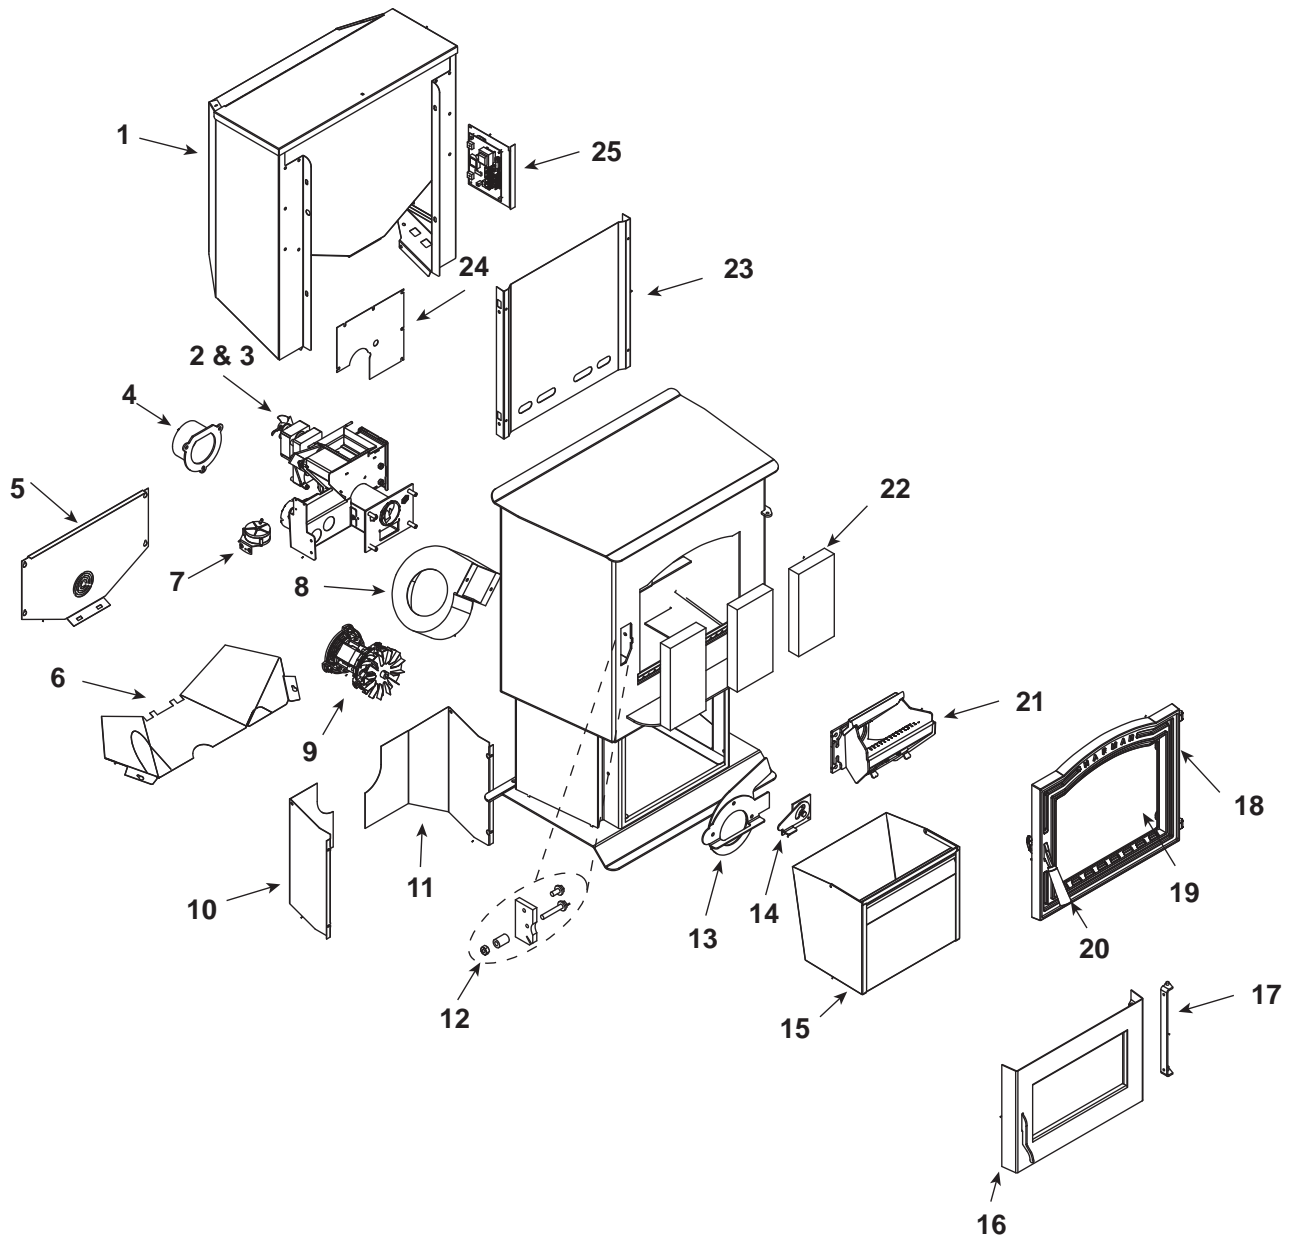

Retired Units

1-70-00688-2 (Charcoal) (June 2011)
1-70-00688-3 (Goldenfire) (June 2011)
1-70-00688-4 (Metallic Blue) (Jan 2010)

1-70-00688-5 (Honey Glo) (June 2009)
1-70-00688-10 (Mojave Red) (Jan 2010)
1-70-00688-12 (Forest Green) (Jan 2010)

Part number list on following page.