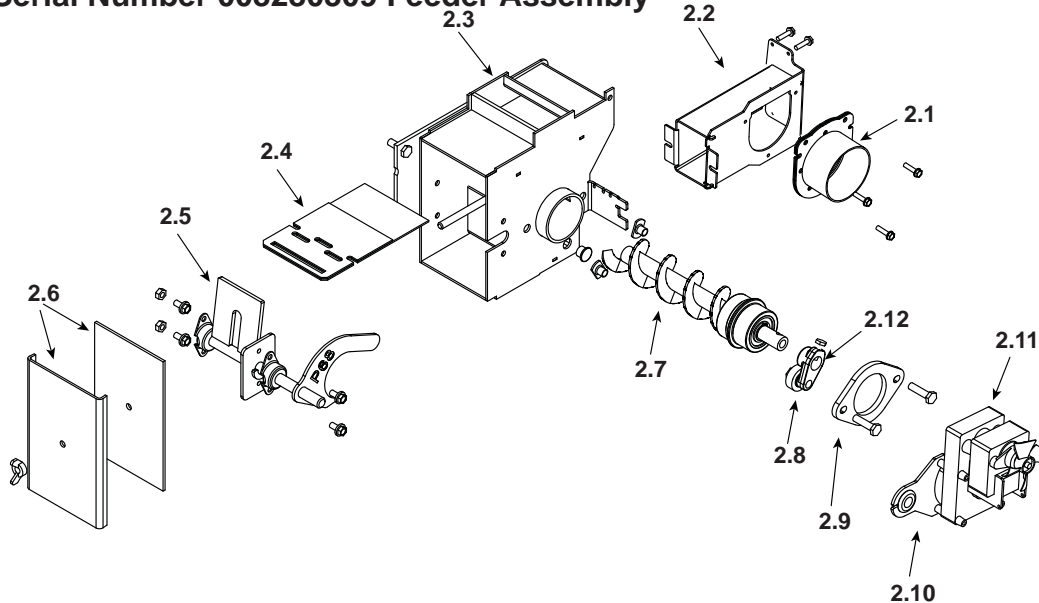

Stocked at Depot

ITEM	Description	COMMENTS	PART NUMBER	
1	Hopper Assembly	Pre 008280309	1-10-06709	Y
		008280309 thru 008284286- Order both parts	1-10-07907S 1-00-232108	Y
		Post 008274286	1-10-07907S	Y
	Hopper Switch	Post 008284286	3-20-232108	Y

#2 Pre Serial Number 008280309 Feeder Assembly

2	Feeder Assembly	Pre 008280309	1-10-07806	
2.1	Air Intake Damper Assembly		1-10-06466W	
2.2	Air Intake Weldment		1-10-06461	
2.3	Feeder Weldment		1-10-677150	Y
2.4	Slide Plate Assembly		1-10-08037	Y
2.5	Pusher Arm Assembly		1-10-06719	Y
2.6	Feed Cover and Gasket	2 Sets	1-00-677152	Y
2.7	Auger Assembly		3-50-00465	Y
2.8	Cam Bearing		3-31-3014	Y
2.9	Bearing Flange w/Hardware		1-00-04035	Y
2.10	Bracket, Gear Motor	Pkg of 2	1-00-01534	Y
2.11	Gear Motor, 4 RPM		3-20-60906	Y
2.12	Cast Cam Block		3-00-00153	Y
	Feeder Air Crossover Kit		1-00-67900	Y
	Feeder Repair Kit		1-00-677150	Y
	Gasket, Feeder, Air Intake	Pkg of 6	3-44-72224-6	Y